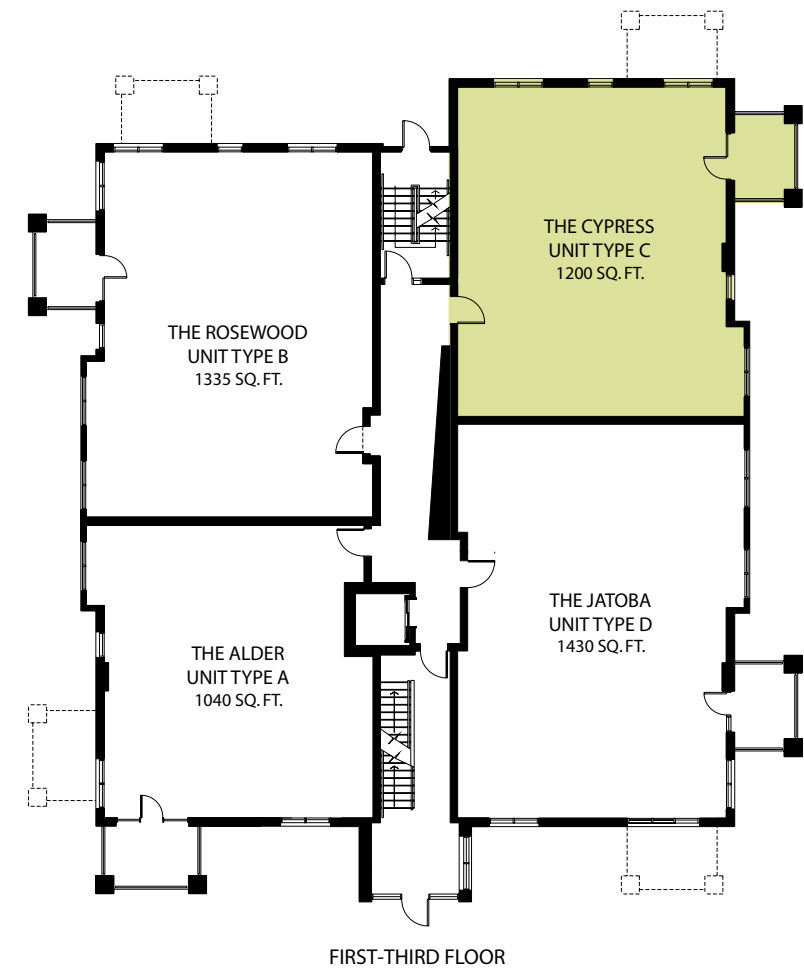

THE CYPRESS ~ 1,200 sq.ft. 2 BEDROOM + DEN

* Location of equipment may vary. Plans and specifications are subject to change without notice. Actual usable floor space may vary from the stated floor area. All renderings are artist's concept. E. & O. E.