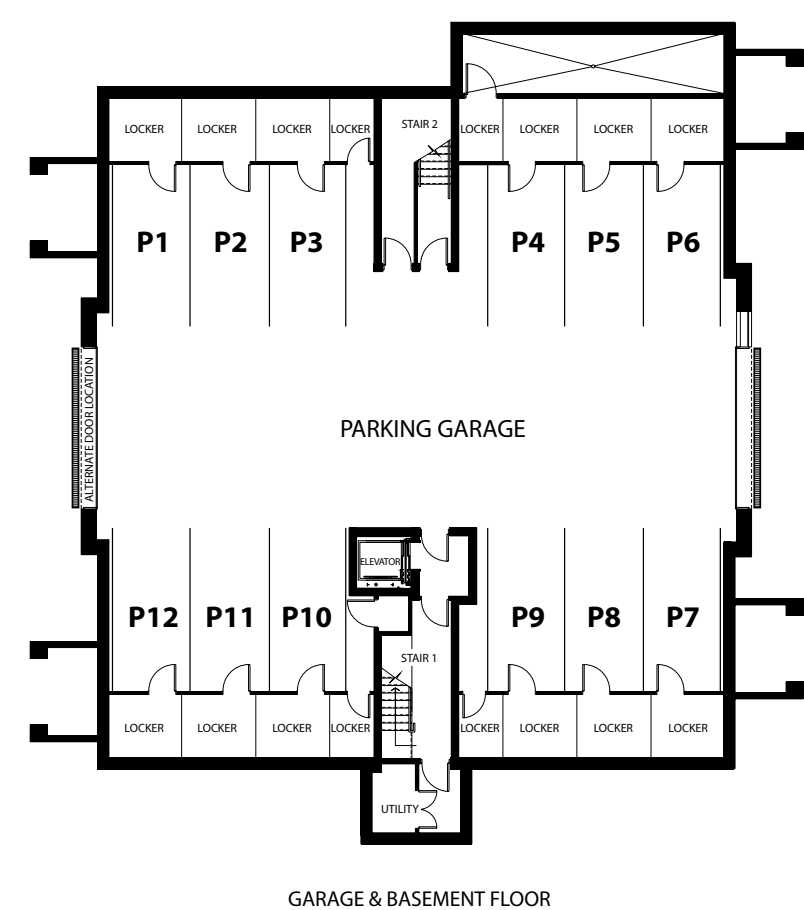

THE CYPRESS ~ 1,200 sq.ft. 2 BEDROOM + DEN

* Location of equipment may vary. Plans and specifications are subject to change without notice. Actual usable floor space may vary from the stated floor area. All renderings are artist's concept. E. & O. E.