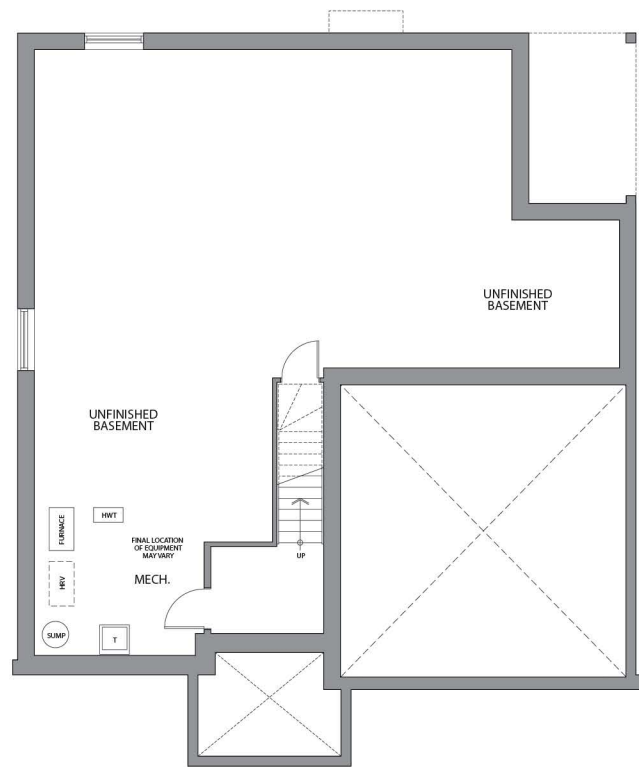

The Norwich

{ **1,314** }
SQUARE FEET

1,977 SQ. FT. (WITH OPTIONAL FINISHED BASEMENT)

STANDARD BASEMENT

OPTIONAL FINISHED BASEMENT

GROUND FLOOR

Prices and specifications are subject to change without notice. Rendering is Artist's Concept. E. & O.E.