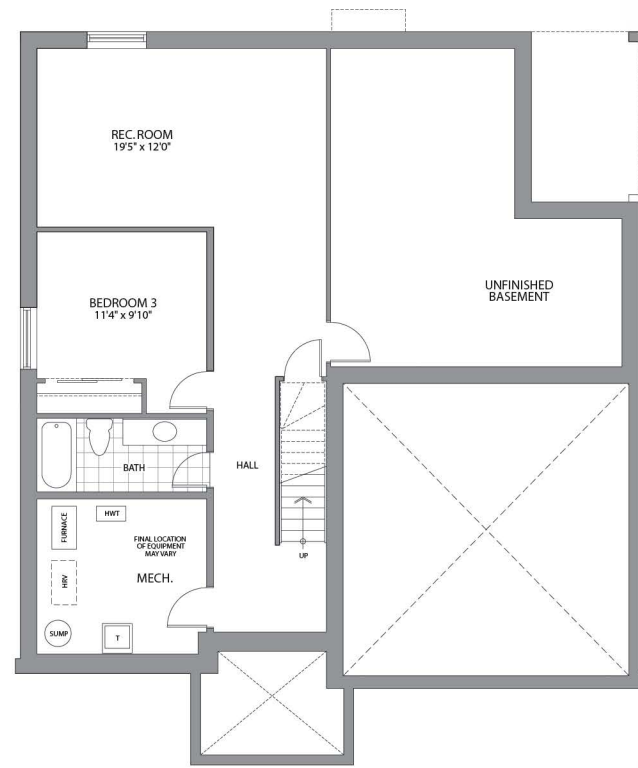

The Norwich

{ **1,314** }
SQUARE FEET

1,977 SQ. FT. (WITH OPTIONAL FINISHED BASEMENT)

STANDARD BASEMENT

OPTIONAL FINISHED BASEMENT

GROUND FLOOR

Prices and specifications are subject to change without notice. Rendering is Artist's Concept. E. & O.E.